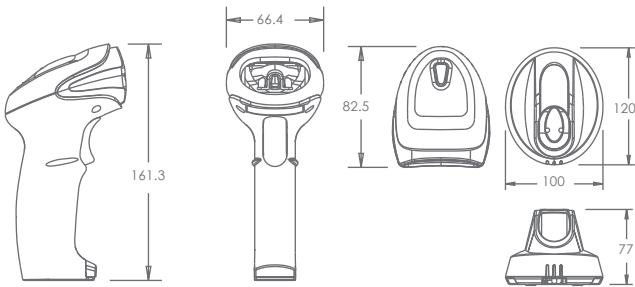

BD-6530BT

Wireless Area Imaging Scanner

Typical Performance 性能

Narrow Width	Depth of Field 景深 (掃描距離)
5 mil	25 mm – 70 mm
6.7 mil	30 mm – 35 mm
13 mil	55 mm – 170 mm
20 mil	15 mm – 190 mm
40 mil	80 mm – 350 mm

Resolution 解析度 : 4 mil

Performance may be impacted by bar code quality and environmental conditions (性能可能會受到條碼品質與使用環境不同而影響)

General 一般特性

Interface 連接介面	HID-USB / USB-COM
Barcodes Supported (1D) 可讀取的1維條碼種類	All UPC/EAN/JAN, Code 39, Code 39 full ASCII, Code 32 /Italian Pharmacode, Code 128, CODABAR, Interleaved 2 of 5, MSI, Code 93, GS1 DataBAR 14, GS1 DataBar Expanded, GS1 Expanded Stacked, GS1 Data Bar Limited, GS1 Composite Component A/B/C
Barcodes Supported (2D) 可讀取的2維條碼種類	PDF417, Micro PDF417, DataMatrix, QR Code, Micro QR Code, Aztec, Maxicode

Communication 通訊

RF Standard 無線傳輸規格	藍牙 4.0 版本
Working Distance 傳輸距離	90公尺 (在開放空間)

Optical 光學

Optical Sensor 感測元件	648(H) x 488 (V) pixels
Light Source 光源	紅光 LED (610nm) / 白光 LED 6000 – 6500K
Resolution 解析度	4 mil (Code 39), 6.7 mil (DataMatrix)
Depth of Field 景深	55 – 170 mm (13Mil)
Scan Rate 掃描速率	60次掃描/秒
PCS 最低印刷對比度	→30% @ UPC/EAN 100%
Indicator 掃描提示	LED、蜂鳴聲

Electrical 電力

Voltage 電壓	DC 3.3V ± 5%
Scanning Currents 掃描電流	< 350 mA
Standby Currents 待機電流	<100 mA

Environment 操作環境

Operating Temperature 操作溫度	0°C to 40°C (32°F to 104°F)
Storage Temperature 儲存溫度	-40°C to 70°C (-40°F to 158°F)
Operating Humidity 操作溼度	10% - 95% RH (非冷凝)
Storage Humidity 儲存溼度	10% - 85% RH (非冷凝)
Drop 耐摔高度	1.5公尺
Light Levels 照明度	100,000 lux

Physical 物理特性

Weight 重量	190g (不含底座)
Dimensions 尺寸	82.53mm (長) x 66.4mm (寬) x 162.08mm (高)
Housing Material 外殼材質	ABS 塑膠
Warranty 保固	1 年
Certificate 安規認證	BSMI / CE / FCC / NCC

Battery 電池

Battery Type 電池種類	鋰離子電池 3.7V
Battery Capacity 電池容量	2600mAh, 每充電掃描 約7萬次 (連續讀取)
Charge 充電方式	USB充電線或底座
Time of Charge 充電時間	大約5小時 (USB充電線)